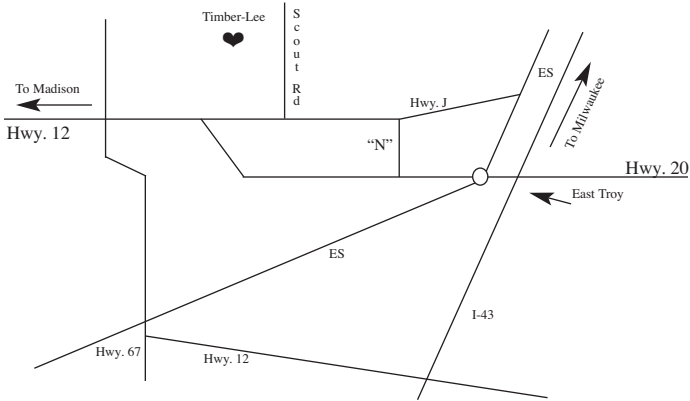

*We Celebrate You*

WAFS SUMMER CAMP FOR BURN INJURED YOUTH

Wisconsin Alliance for Fire Safety  
"Summer Camp for Burn Injured Youth"  
(Located at Timberlee Christian Camp  
off Hwy. J near East Troy, WI.)

THE WISCONSIN ALLIANCE FOR FIRE SAFETY  
CORDIALLY INVITES YOU TO THE

16TH ANNUAL  
"SUMMER CAMP FOR BURN INJURED YOUTH"  
VISITOR'S DAY

CAMP TIMBERLEE • N8705 SCOUT RD., EAST TROY, WI

THURSDAY AUGUST 19, 2010  
10:00 A.M. TO 1:30 P.M.

### **WORKSHOP LOCATION:**

**LOWER BALSAM / FOLLOW THE SIGNS ON "VISITOR'S DAY"**